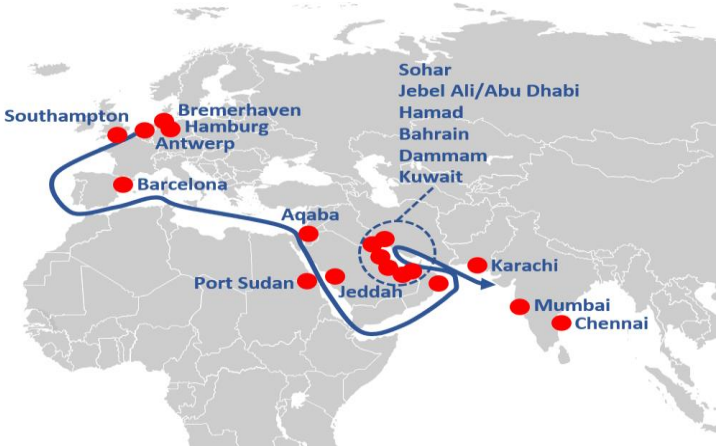

*Umm Qasr, Chennai in t/s via Jebel Ali

In transshipment, sub inducement

Not fixed call / subject to volume situation

Europe - South Africa

Vessel Name	Glovis Sirius			Vessel Name
Voyage	044			Voyage
Ramp capacity	200t			Ramp capacity
Max. deck height	5.15m			Max. deck height
Flag	Marshall Is.			Flag
ETA				ETA
Bremerhaven	31.10.2022			Bremerhaven
Antwerp	07.11.2022			Antwerp
ETA				ETA
Durban	06.12.2022			Durban

Not fixed call / subject to volume situation

Subject to changes without prior notice