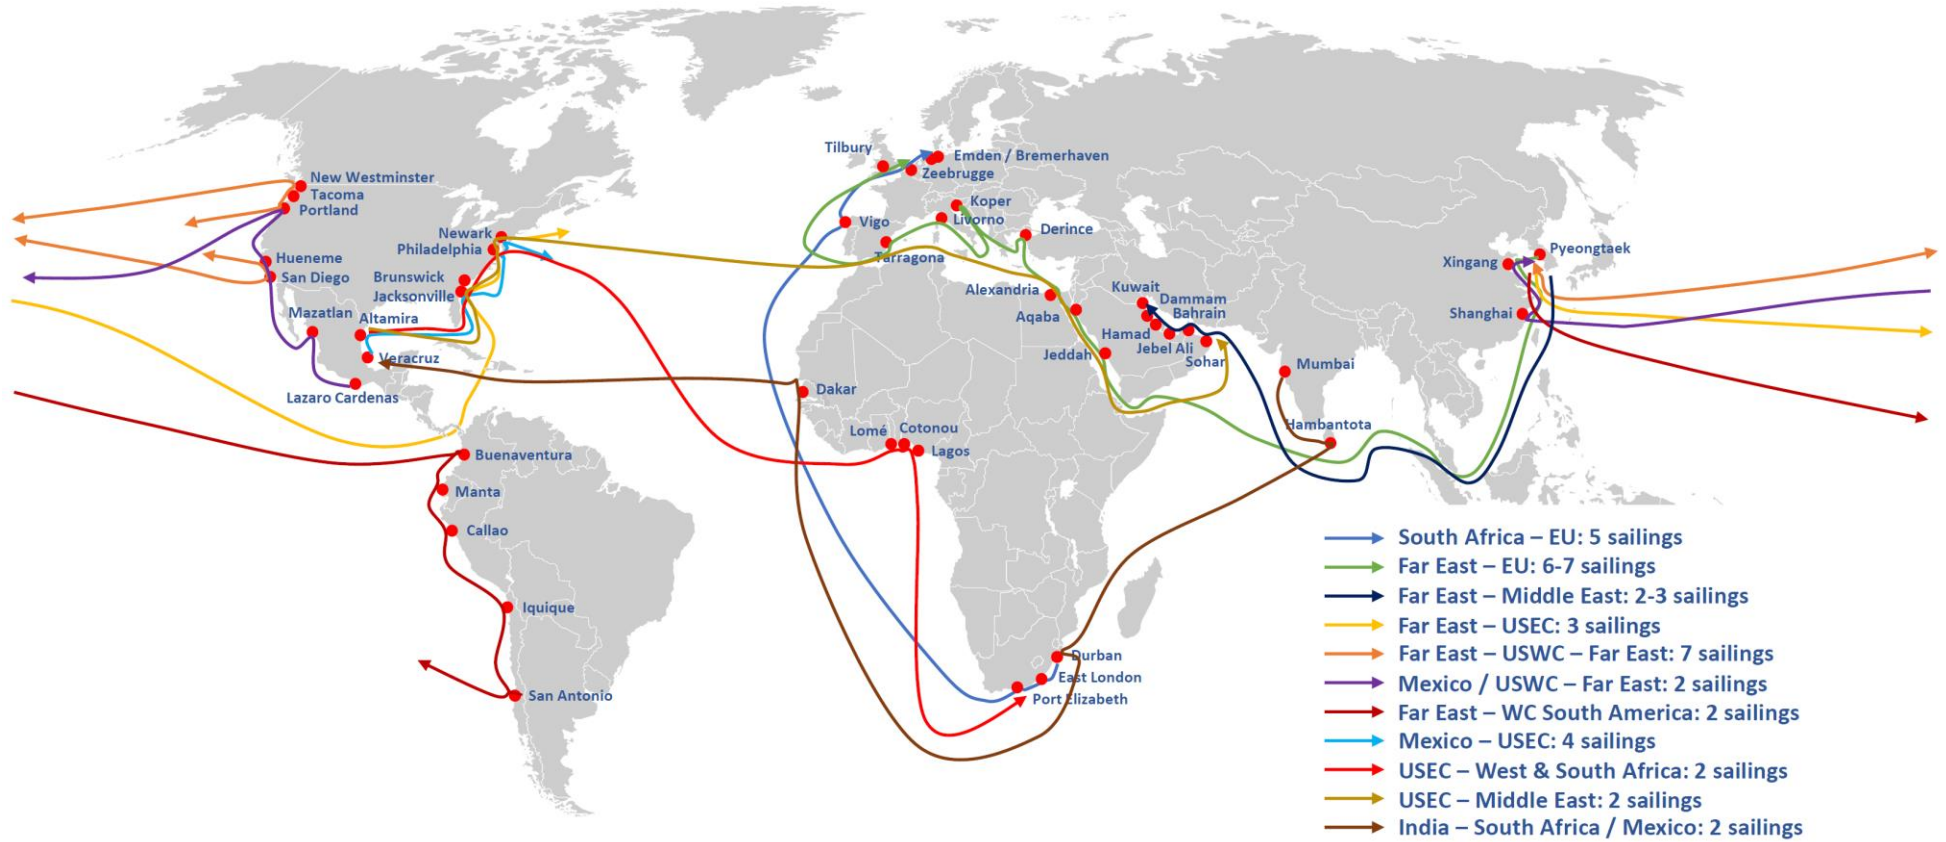

Global Service Portfolio – Main Cross Services

Stena GLOVIS