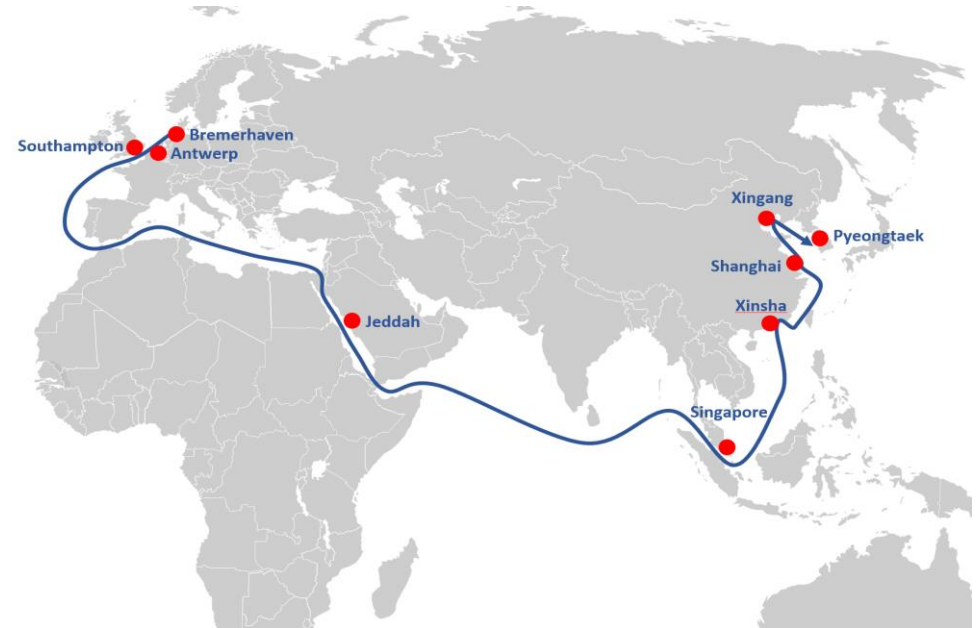

Vessel Name	Glovis Sigma	Glovis Challenge				Vessel Name
Voyage	044	037				Voyage
Ramp capacity	200t	150t				Ramp capacity
Max. deck height	5.20m	5.15m				Max. deck height
Flag	Bahamas	Panama				Flag
ETA						ETA
Bremerhaven	11.02.2023	03.03.2023				Bremerhaven
Antwerp						Antwerp
Zeebrugge						Zeebrugge
Southampton		05.03.2023				Southampton
Santander						Santander
Barcelona						Barcelona
ETA						ETA
Jeddah (sub volume)						Jeddah
Port Sudan						Port Sudan
Hambantota						Hambantota
Singapore		27.03.2023				Singapore
Guangzhou (Xinsha)	13.03.2023	02.04.2023				Guangzhou (Xinsha)
Hong Kong						Hong Kong
Taichung						Taichung
Shanghai	17.03.2023	06.04.2023				Shanghai
Xingang	21.03.2023	13.04.2023				Xingang
Hitachi						Hitachi
Yokohama						Yokohama
Toyohashi						Toyohashi
Pyeongtaek	24.03.2023	10.04.2023				Pyeongtaek
Masan						Masan

Not fixed call / subject to volume situation

*in carriers option

Subject to changes without prior notice

only inbound call