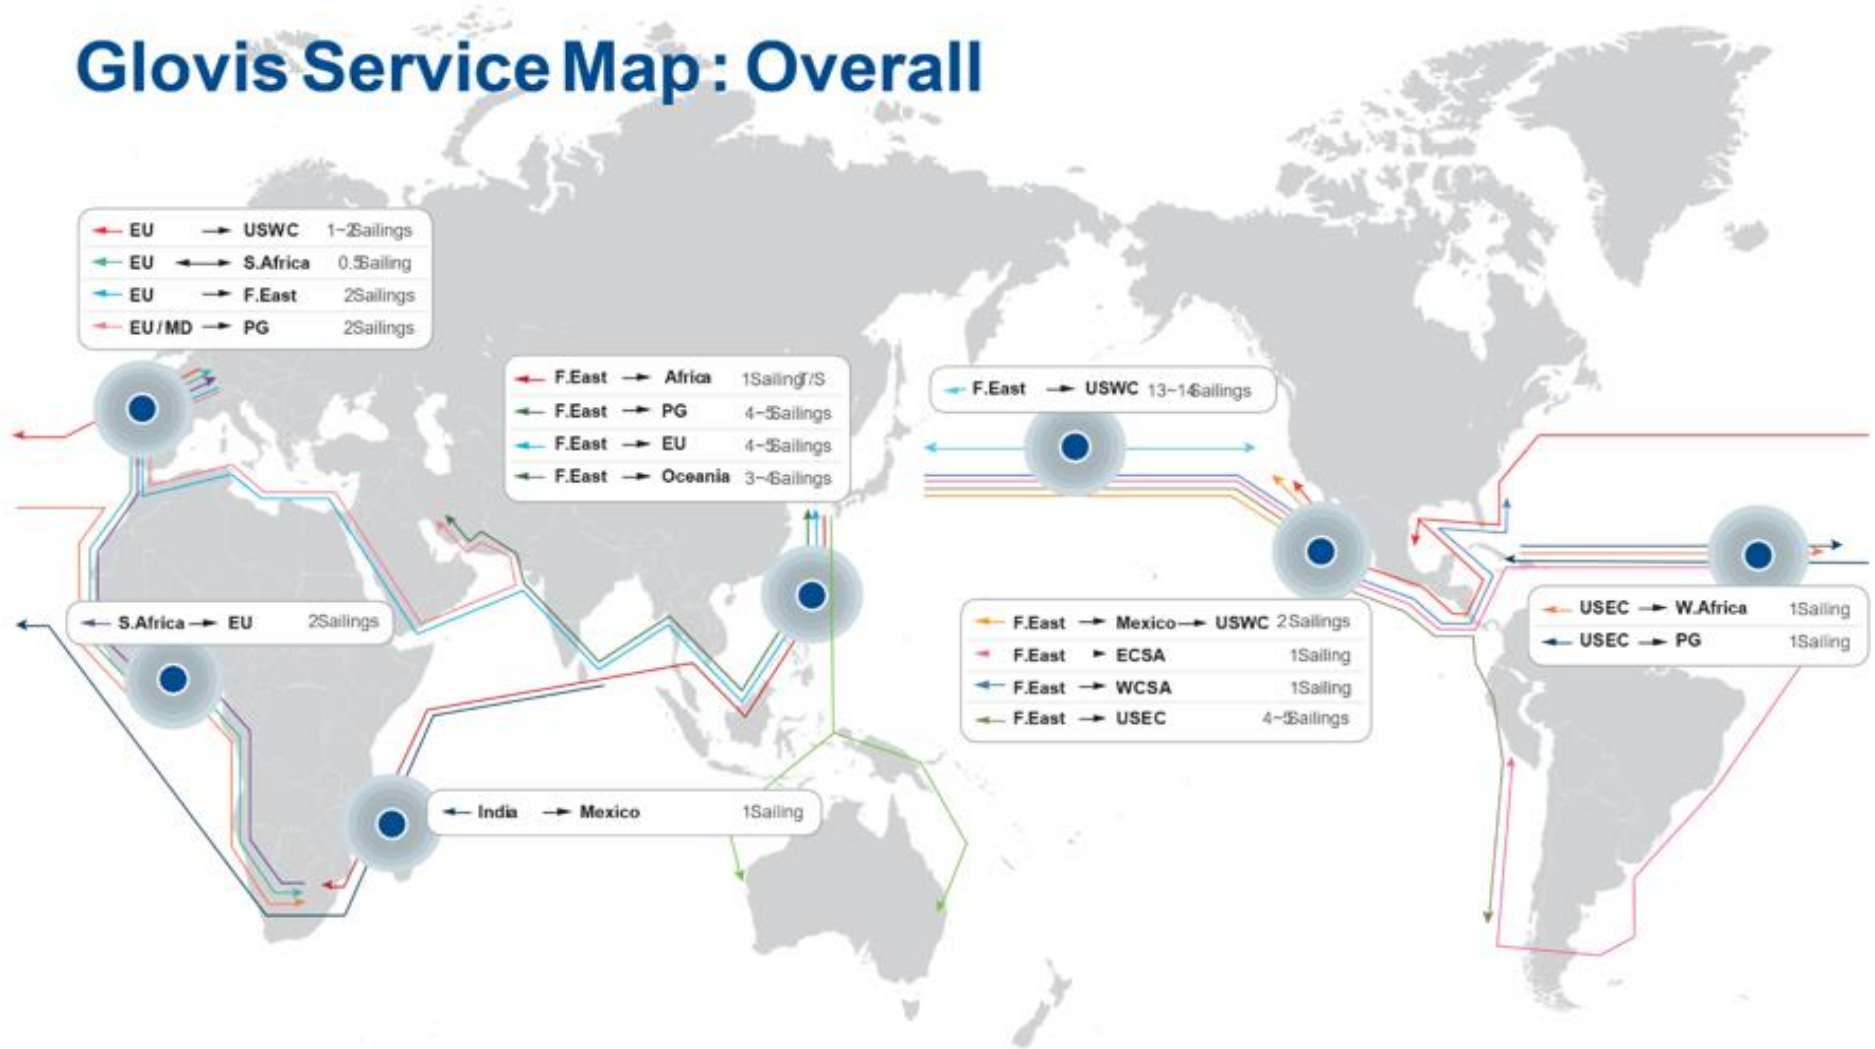

Glovis Service Map: Overall