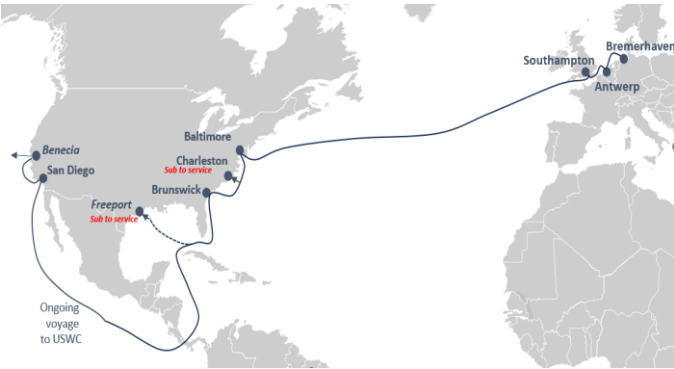

Vessel Name	CMA CGM Monaco	RCC Europe	Glovis Courage	Grand Mark	Glovis Safety	Dong-A Metis	Triumph Ace	Dong-A Glaucos	Vessel Name
Voyage	014	057	098	062	060	087	021	085	Voyage
Ramp capacity	150t	150t	150t	100t	310t	150t	080t	320t	Ramp capacity
Max. deck height	5.20m	5.00m	5.15m	5.00m	6.70m	6.50m	4.30m	6.70m	Max. deck height
Flag	Malta	Bahamas	Korea	Panama	Marshall Is.	Panama	Panama	Marshall Is.	Flag
ETA									ETA
Bremerhaven	19.02.2026	01.03.2026	11.03.2026	02.04.2026	18.04.2026	25.04.2026	16.05.2026	27.05.2026	Bremerhaven
Emden	20.02.2026	03.03.2026	13.03.2026	29.03.2026	20.04.2026		18.05.2026	25.05.2026	Emden
Zeebrugge		06.03.2026	08.03.2026		24.04.2026	01.05.2026		23.05.2026	Zeebrugge
Tilbury									Tilbury
Antwerp	11.02.2026	05.03.2026		27.03.2026	16.04.2026		14.05.2026		Antwerp
Southampton - Eastern Docks	23.02.2026			05.04.2026	26.04.2026	03.05.2026			Southampton-Eastern Docks
Southampton - Marshwood	22.02.2026								Southampton-Marshwood
ETA									ETA
Halifax		16.03.2026			05.05.2026	13.05.2026	30.05.2026		Halifax
Baltimore	06.03.2026	19.03.2026				16.05.2026		08.06.2026	Baltimore
Charleston									Charleston
Brunswick	09.03.2026	22.03.2026	28.03.2026			19.05.2026		11.06.2026	Brunswick
Santa Marta		25.03.2026							Santa Marta
Buenaventura									Buenaventura
Manta	20.03.2026		05.04.2026	20.04.2026	12.05.2026	30.05.2026	10.06.2026	18.06.2026	Manta
Lazaro Cardenas									Lazaro Cardenas
San Diego	29.03.2026		13.04.2026	29.04.2026	20.05.2026		19.06.2026	27.06.2026	San Diego
Port Hueneme									Port Hueneme
Long Beach									Long Beach
Benicia		05.04.2026	17.04.2026			23.05.2026	22.06.2026	30.06.2026	Benicia
Hitachi									Hitachi
Masan				13.05.2026					Masan
Pyeongtaek	14.04.2026	23.04.2026	03.05.2026	17.05.2026	07.06.2026	29.06.2026	10.07.2026	18.07.2026	Pyeongtaek
Shanghai									Shanghai