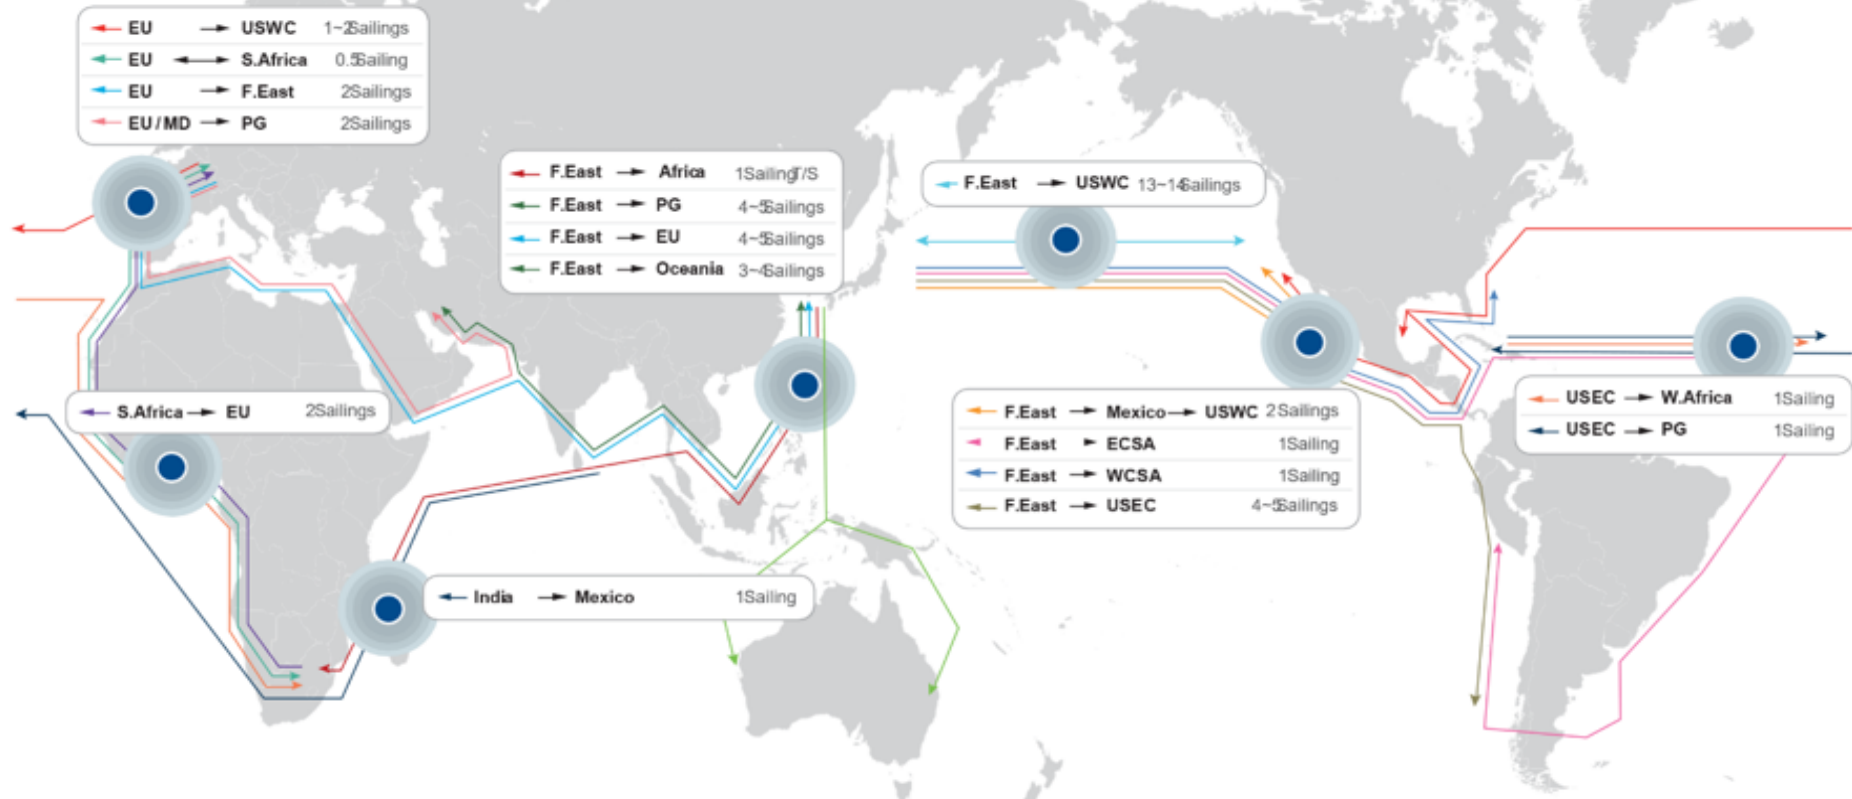

Glovis Service Map: Overall