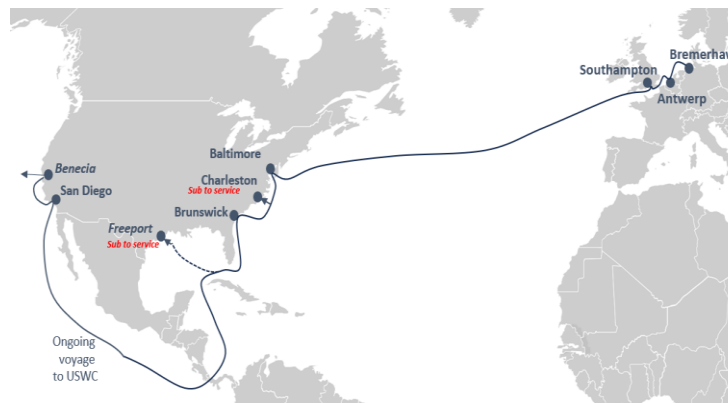

in transshipment
Not fixed call / subject to volume situation
*in carriers option
Subject to changes without prior notice
Terminals, contacts and closings as per last page
inbound call / subject to space availability