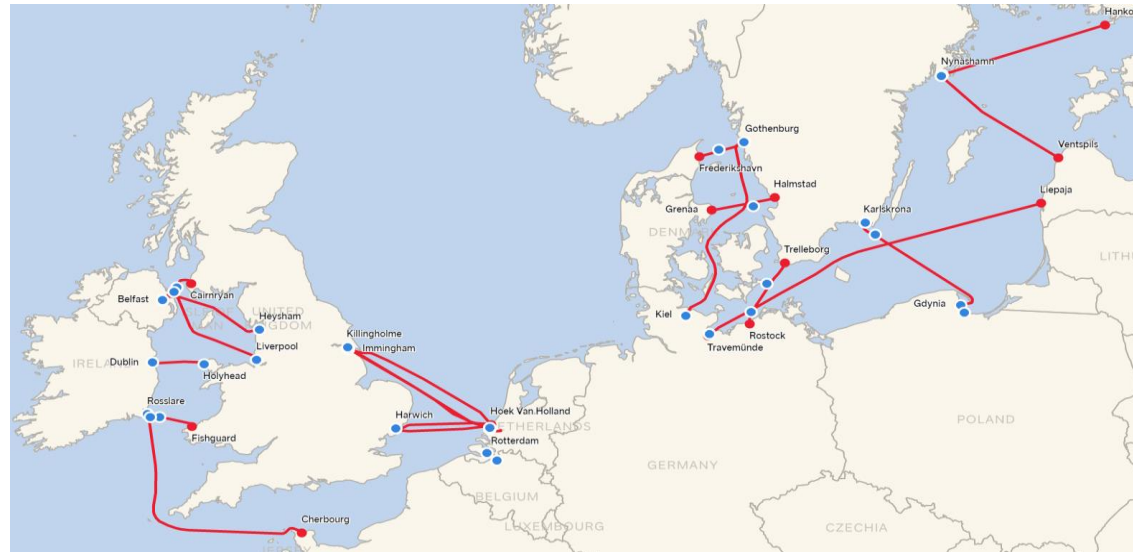

Stena Ferry Services Europe

Scandinavia

Trade routing		Standard frequency
Kiel	Göteborg	1x day
Grenaa	Halmstad	11x week
Frederikshaven	Gothenburg	4-6x day

Baltic Sea

Trade routing		Standard frequency
Travemünde	Liepaja	5x week
Rostock	Trelleborg	3-4x day
Gdynia	Karlskrona	3-4x day
Nynäshamn	Ventspils	1-2x day

Irish and North Sea

Trade routing		Standard frequency
Hoek van Holland	Harwich	2x day
Hoek van Holland	Immingham	1x day
Rotterdam	Harwich	10x week
Rotterdam	Immingham	6x week
Cherbourg	Rosslare	2-3x week
Fishguard	Rosslare	2x day
Holyhead	Dublin	4x day
Liverpool	Belfast	2-3x day
Heysham	Belfast	1-2x day
Cairnryan	Belfast	5-6x day

Subject to changes