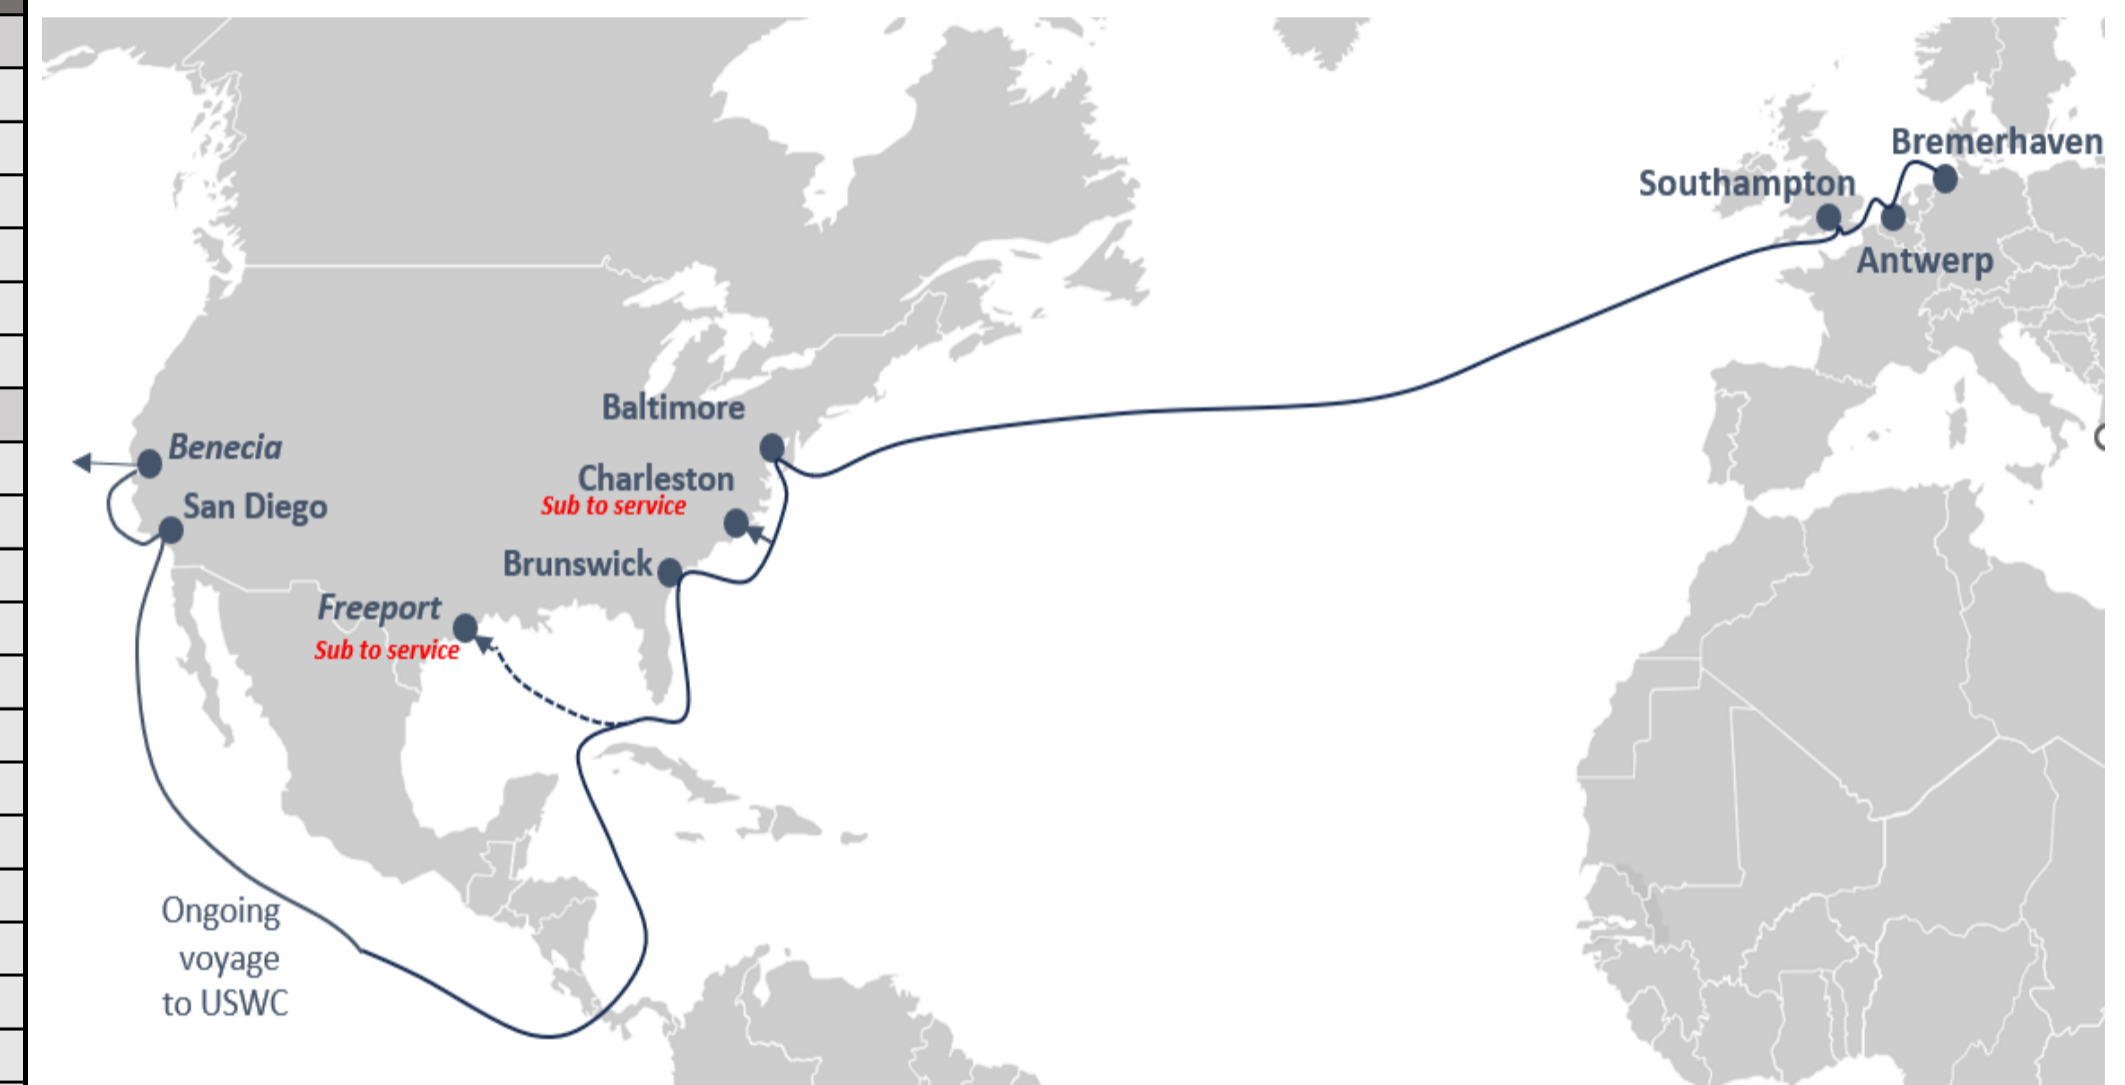

Europe - Americas

Vessel Name	Grand Eagle	Crystal Ray	Glovis Sunlight	Platinum Ray	Glovis Chorus	RCC Antwerp	Vessel Name
Voyage	038	035	048	042	038	035	Voyage
Ramp capacity	150t	150t	310t	200t	150t	150t	Ramp capacity
Max. deck height	4.90m	5.00m	6.70m	5.20m	6.70m	5.15m	Max. deck height
Flag	Panama	Bahamas	Bahamas	Bahamas	Korea	Bahamas	Flag
ETA							ETA
Bremerhaven	18.02.2025	26.02.2025	25.03.2025	28.03.2025	09.04.2025	20.04.2025	Bremerhaven
Emden		25.02.2025	23.03.2025		10.04.2025	18.04.2025	Emden
Zeebrugge				23.03.2025		14.04.2025	Zeebrugge
Tilbury			19.03.2025		03.04.2025		Tilbury
Antwerp	24.02.2025		20.03.2025	30.03.2025		22.04.2025	Antwerp
Southampton	26.02.2025			01.04.2025		24.04.2025	Southampton
ETA							ETA
Baltimore	11.03.2025			10.04.2025		03.05.2025	Baltimore
Charleston	13.03.2025			12.04.2025		05.05.2025	Charleston
Brunswick	14.03.2025			14.04.2025		07.05.2025	Brunswick
Santa Marta		13.03.2025	13.04.2025	17.04.2025	28.04.2025		Santa Marta
Buenaventura							Buenaventura
Manta	25.03.2025			22.04.2025	03.05.2025	13.05.2025	Manta
Lazaro Cardenas							Lazaro Cardenas
San Diego		25.03.2025	20.04.2025		12.05.2025		San Diego
Port Hueneme							Port Hueneme
Long Beach							Long Beach
Benicia		29.03.2025	23.04.2025		15.05.2025		Benicia
Hitachi							Hitachi
Masan	21.04.2025		07.05.2025			10.06.2025	Masan
Pyeongtaek	23.04.2025	16.04.2025	09.05.2025	16.05.2025	02.06.2025	12.06.2025	Pyeongtaek
Shanghai							Xingang

in transshipment
Not fixed call / subject to volume situation
*in carriers option
Subject to changes without prior notice

Terminals, contacts and closings as per last page