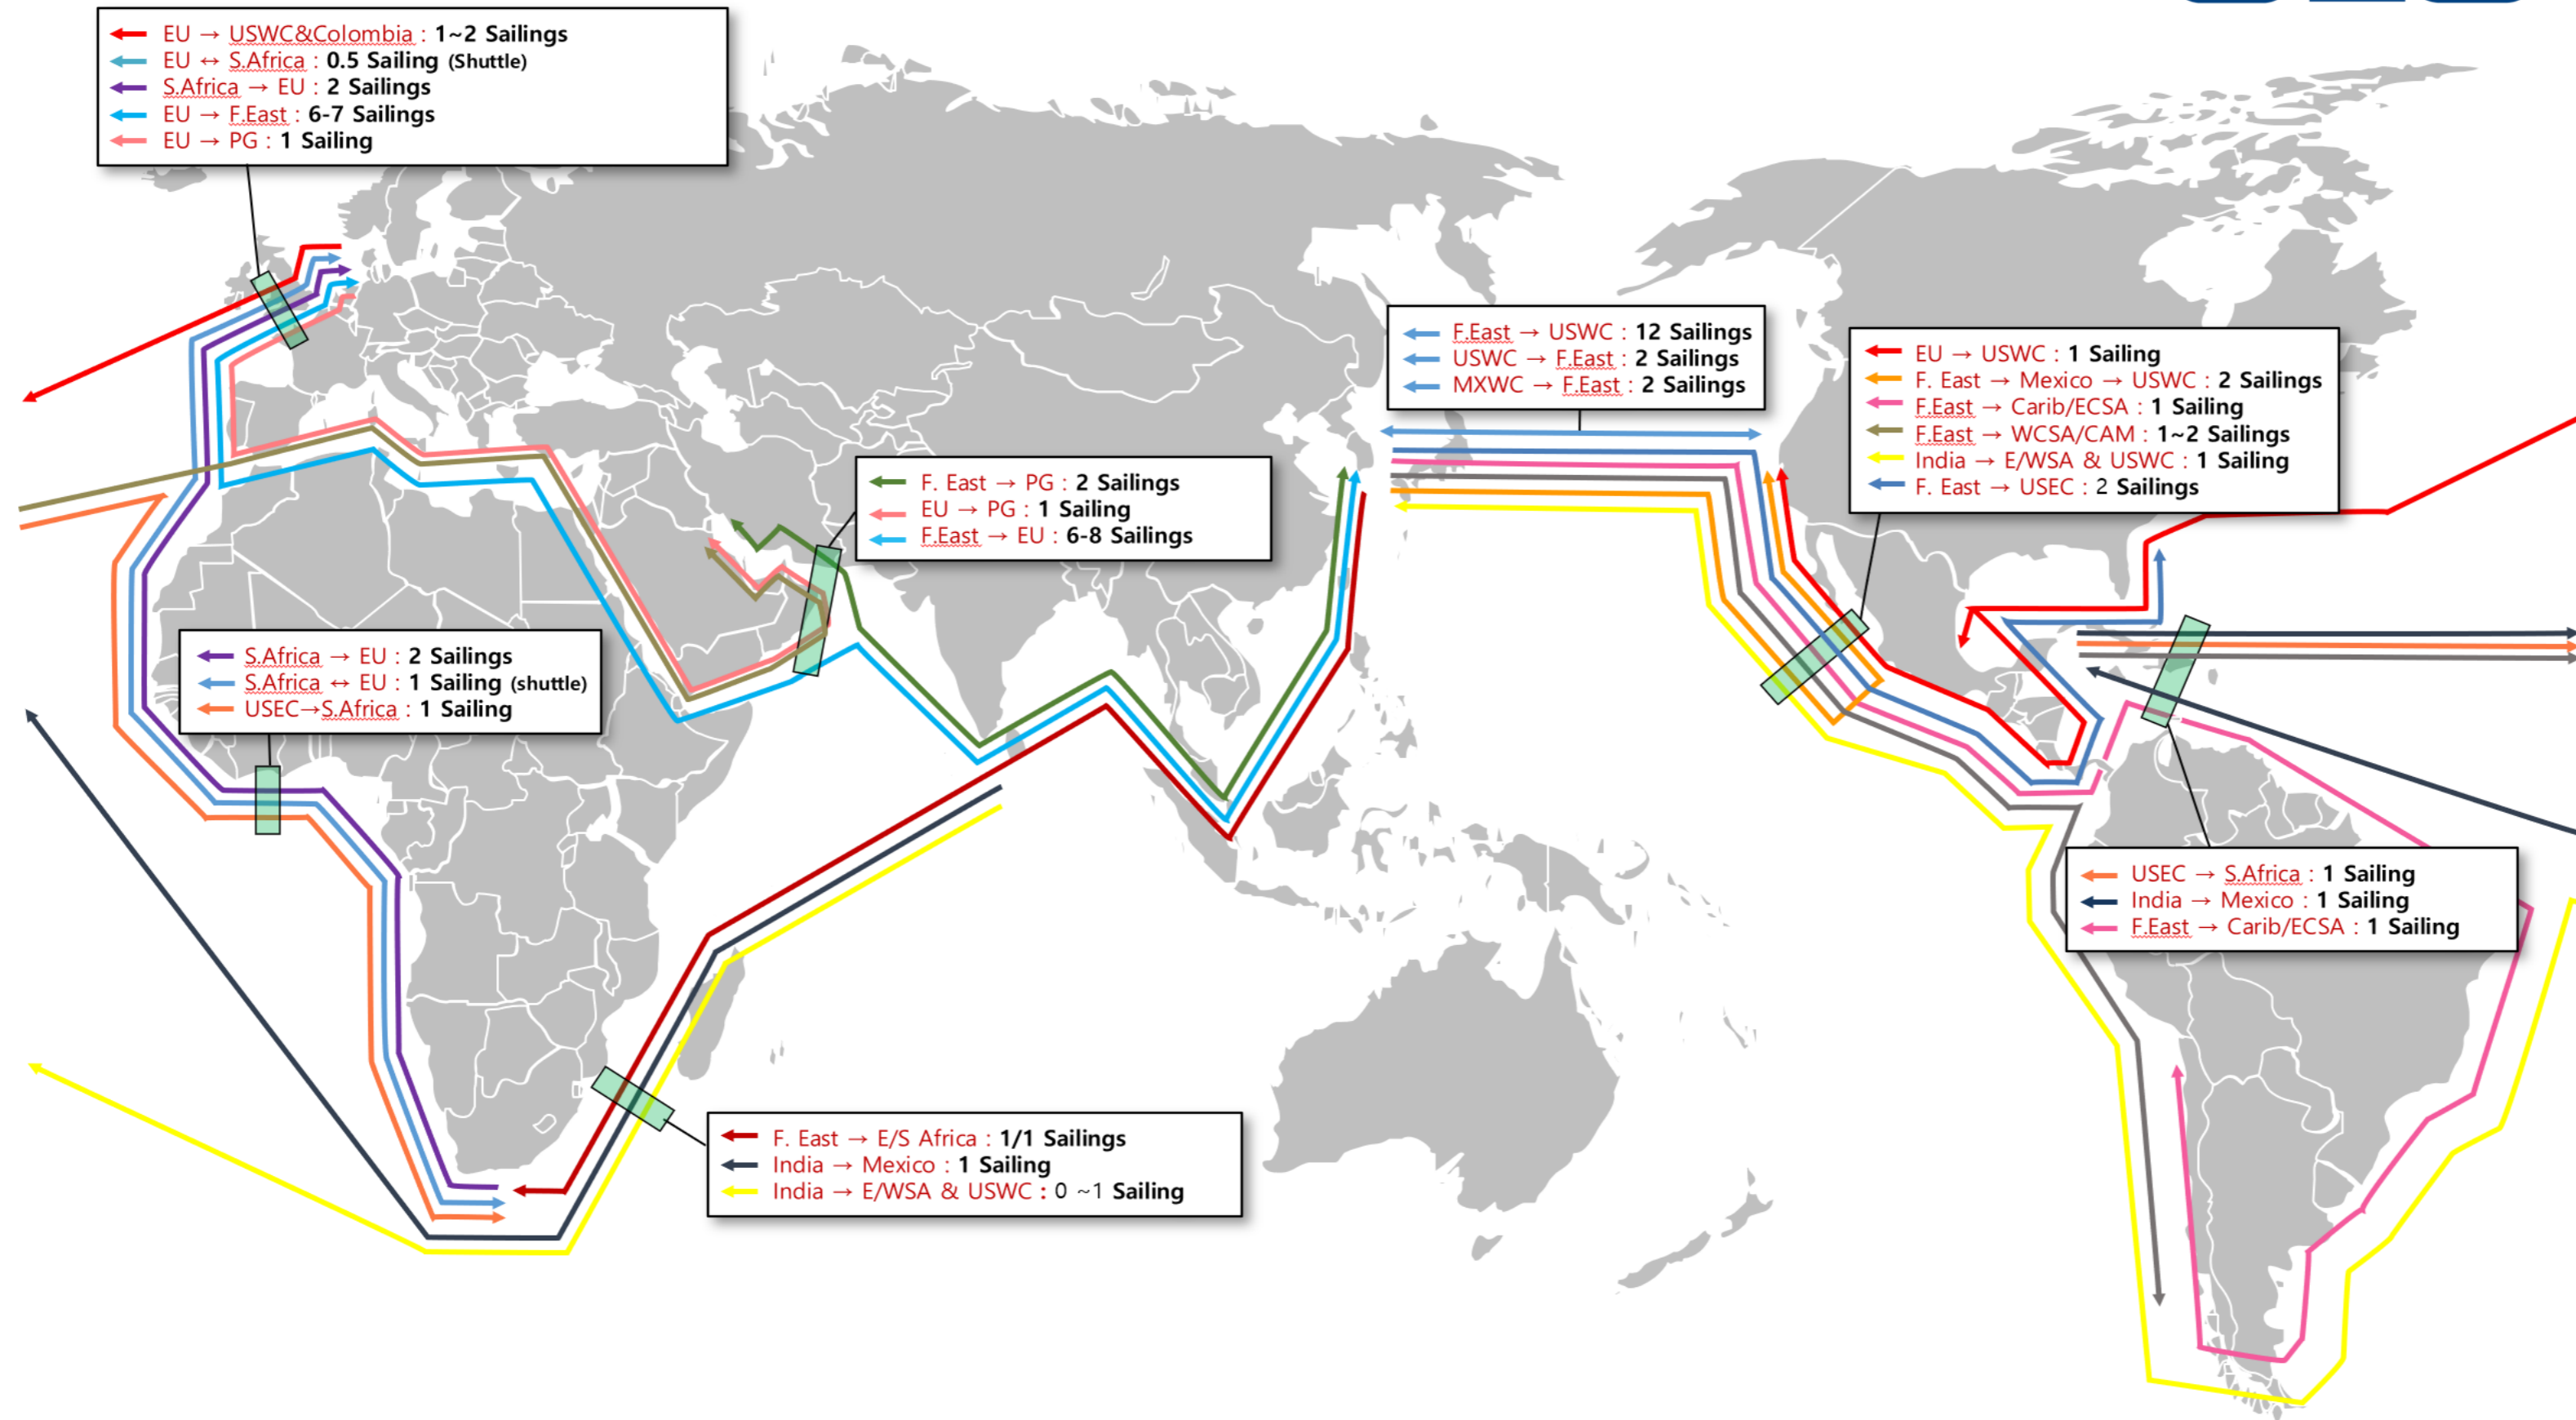

Glovis Service Map (Overall)