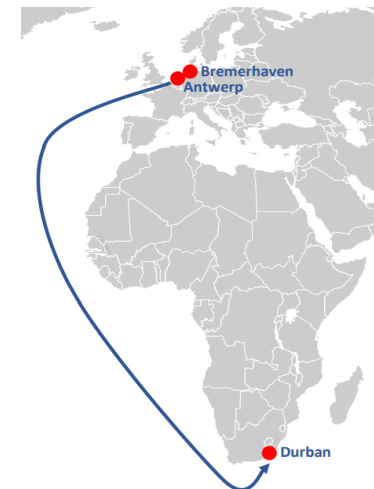

*Umm Qasr in t/s via Jebel Ali or via Jeddah

In transhipment

Not fixed call / subject to volume situation

Direct call to be confirmed

subject to Red Sea Situation

Europe - South Africa

Vessel Name	Glovis Superior	Grande Spagna		Vessel Name
Voyage	070	001		Voyage
Ramp capacity	200t	100t		Ramp capacity
Max. deck height	5.15m	5.10m		Max. deck height
Flag	Marshall Is.	Italy		Flag
ETA				ETA
Bremerhaven	21.03.2024			Bremerhaven
Antwerp	27.03.2024	29.04.2024		Antwerp
ETA				ETA
Durban	24.04.2024	26.05.2024		Durban

Not fixed call / subject to volume situation

Subject to changes without prior notice

Terminals, contacts and closings as per last page