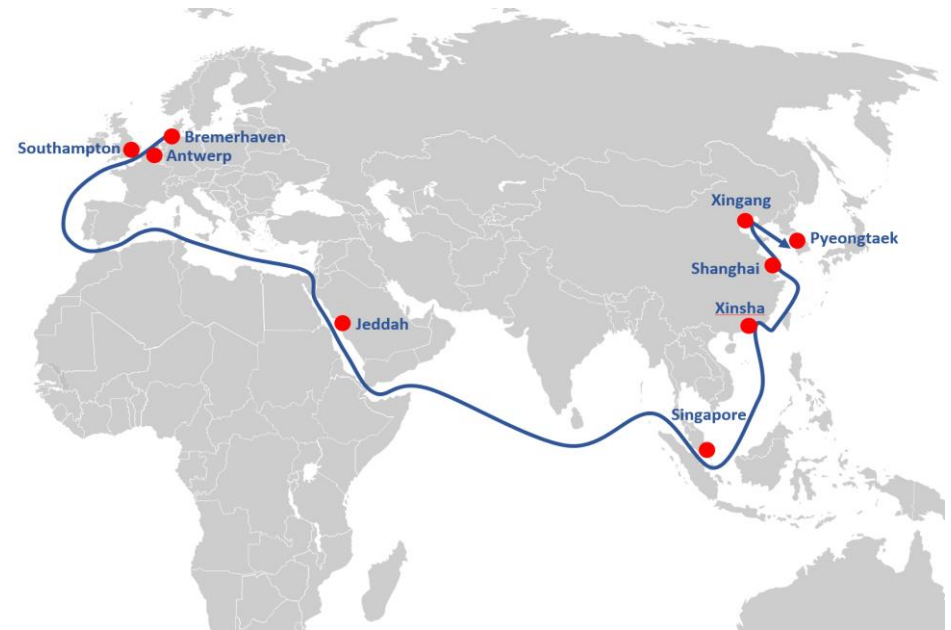

Vessel Name	Grand Mercury	Grand Mark				Vessel Name
Voyage	033	047				Voyage
Ramp capacity	150t	100t				Ramp capacity
Max. deck height	4.90m	5.00m				Max. deck height
Flag	Panama	Panama				Flag
ETA						ETA
Bremerhaven		25.05.2024				Bremerhaven
Antwerp		22.05.2024				Antwerp
Zeebrugge						Zeebrugge
Southampton		28.05.2024				Southampton
Koper	20.05.2024					Koper
Ravenna	23.05.2024					Ravenna
ETA						ETA
Jeddah (sub volume)						Jeddah
Port Sudan						Port Sudan
Hambantota						Hambantota
Singapore		05.07.2024				Singapore
Guangzhou (Xinsha)		10.07.2024				Guangzhou (Xinsha)
Hong Kong						Hong Kong
Taichung						Taichung
Shanghai		14.07.2024				Shanghai
Xingang		18.07.2024				Xingang
Hitachi						Hitachi
Yokohama						Yokohama
Toyohashi						Toyohashi
Pyeongtaek	10.07.2024	21.07.2024				Pyeongtaek
Masan						Masan

Not fixed call / subject to volume situation

*in carriers option

Subject to changes without prior notice