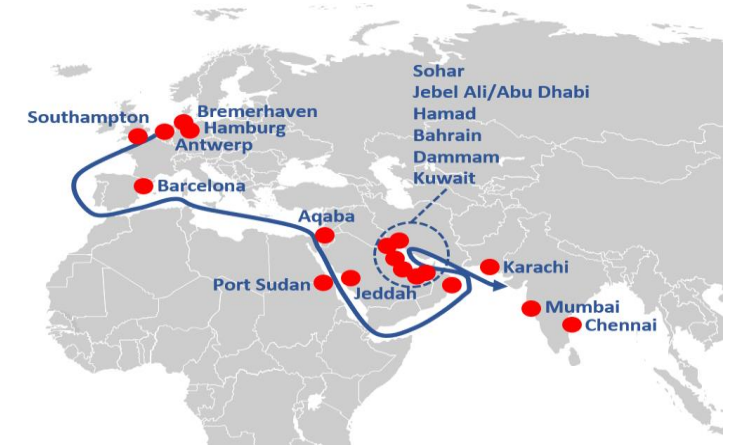

*Umm Qasr in t/s via Jebel Ali or via Jeddah

In transhipment

Not fixed call / subject to volume situation

Direct call to be confirmed

subject to Red Sea Situation

Europe - South Africa

Vessel Name	RCC America			Vessel Name
Voyage	042			Voyage
Ramp capacity	150t			Ramp capacity
Max. deck height	5.15m			Max. deck height
Flag	Bahamas			Flag
ETA				ETA
Bremerhaven				Bremerhaven
Antwerp	19.08.2024			Antwerp
ETA				ETA
Durban	15.09.2024			Durban

Not fixed call / subject to volume situation

Subject to changes without prior notice

Terminals, contacts and closings as per last page