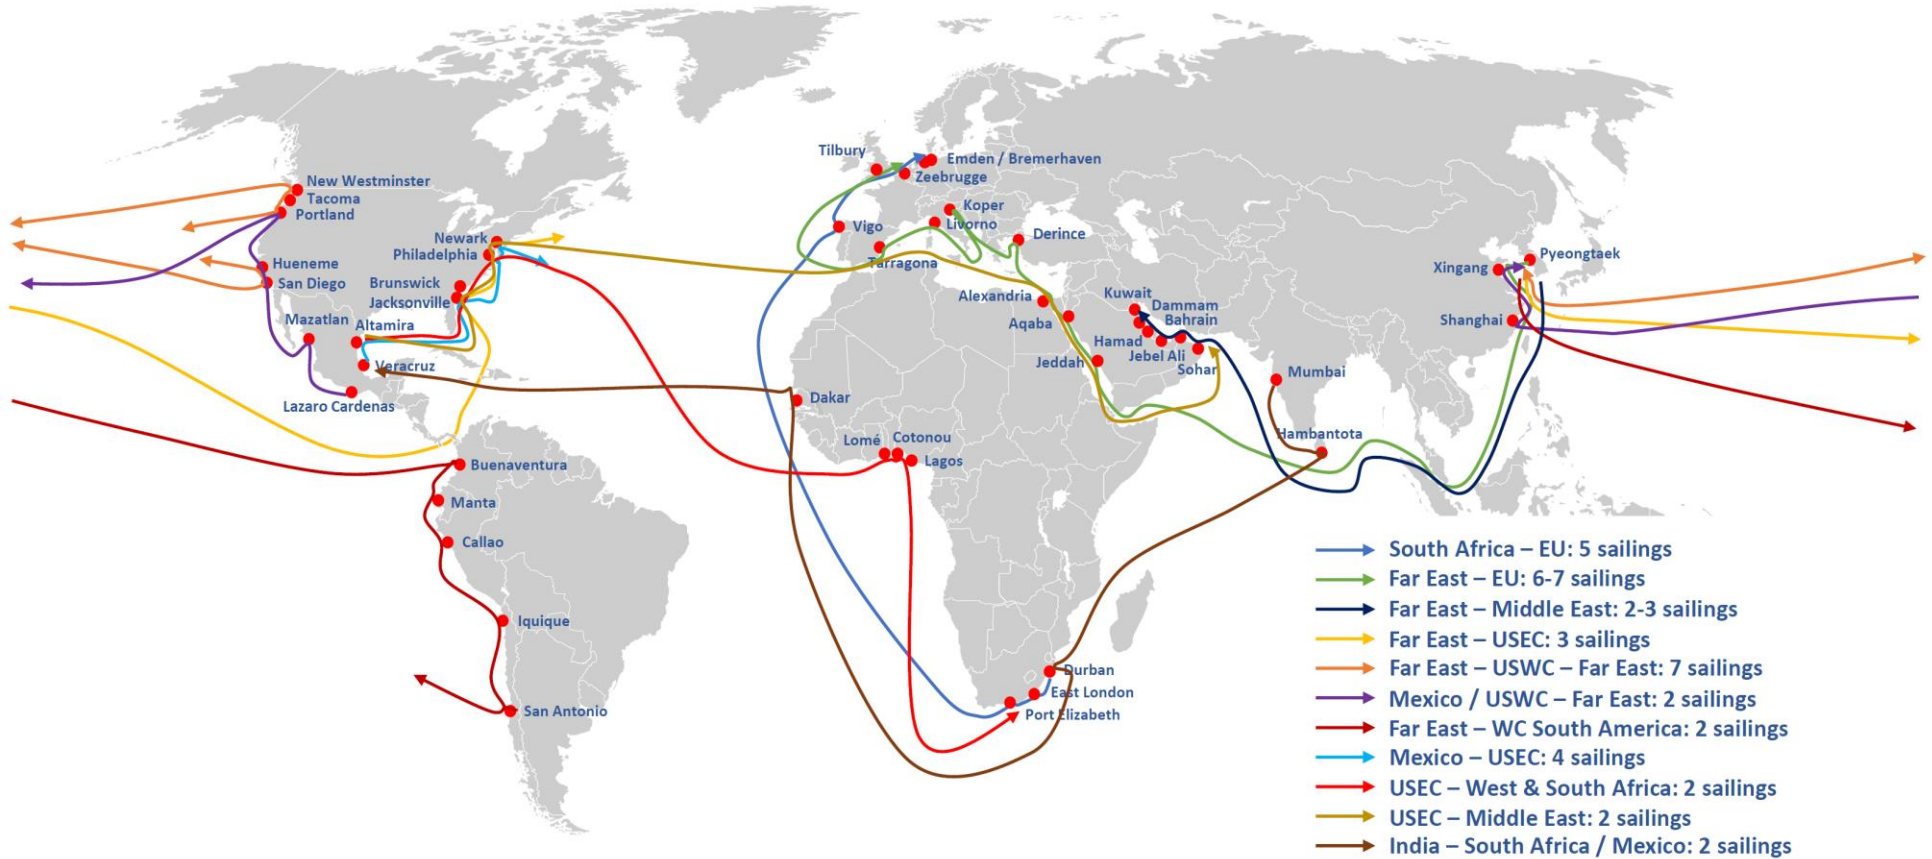

Global Service Portfolio – Main Cross Services

Stena GLOVIS